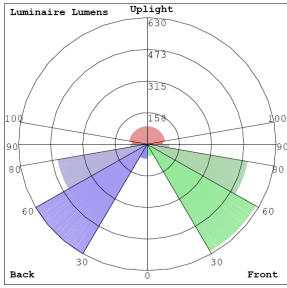

Photometrics: BOL-G4-201-MCTP

BUD Rating: B1-U3-G2

Area 75'x 65' Mounting Height: 4'