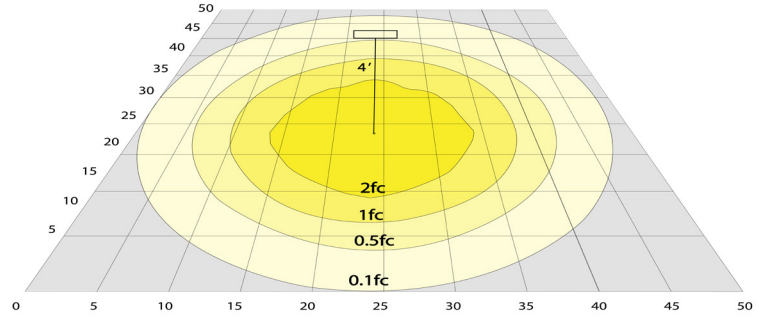

Photometrics: BOL-G4-201-MCTP

BUD Rating: B1-U3-G2

Area 75'x 65' Mounting Height: 4'