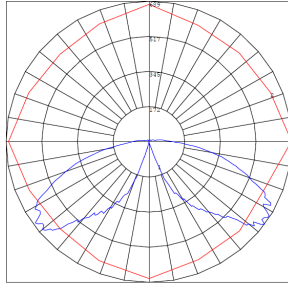

Photometrics: BOL-G4-201-MCTP

BUD Rating: B1-U3-G2

Area 75'x 65' Mounting Height: 4'